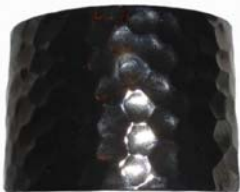

**HONEYCOMBED
GUNMETAL CUFF**